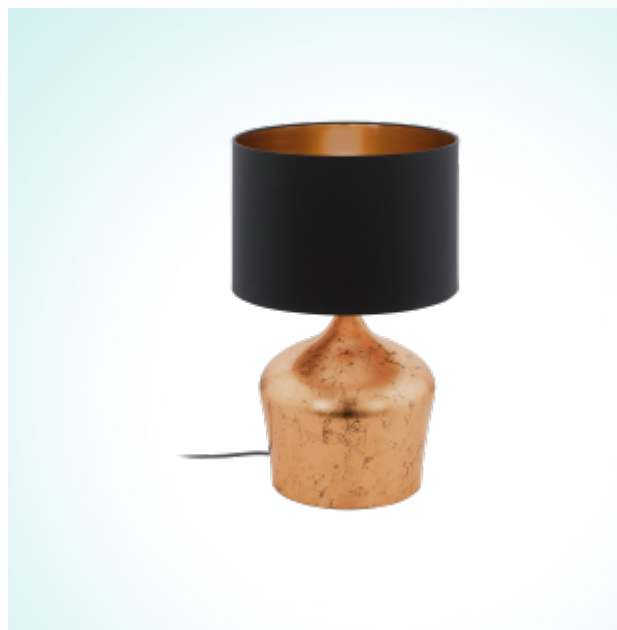

95396

MANALBA

General Information

Article:	95396
Lighting Type:	table luminaire
Collection:	Trend
EAN Code:	9002759953966

Dimensions

Height:	470 mm
Ø:	300 mm
Weight:	1.489 kg

Illuminant

Socket:	E27
Illuminant:	E27
Delivery:	excl.
Max. Wattage:	1x 60W
Suitable for:	A++ - E

Material & Colour

Enclosure Material:	steel
Enclosure Colour:	coppery
Glass / Shade Material:	fabric
Glass / Shade Colour:	black, copper

Functionality

Switch:	in-line switch

Technical Information

Protection Rating:	IP20
Protection Class:	2
Line Voltage:	220-240V,50/60Hz
Operation Voltage:	220-240V,50/60Hz

Technical changes reserved